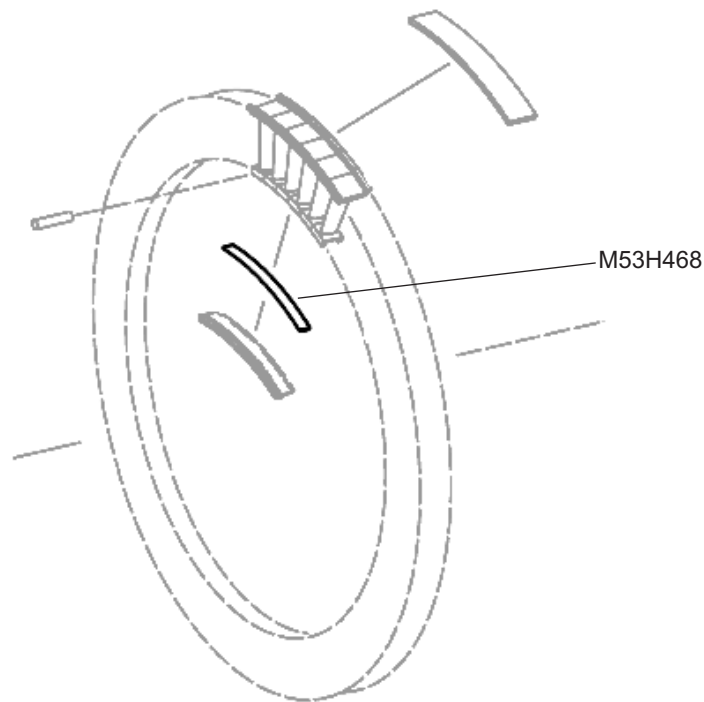

HEICO

SPRING-HPC SHROUD,13STG

McClain Part Number: M53H468

Pratt & Whitney Part Number: 53H468

Next Higher Assembly Part Number: 55H973 - Vane Cluster – Assembly HPC, 12 STG

Eligibility:

[See FAA PMA Supplement](#)

IPC Reference:

PW4000-72-35

Quantity:

12 per Engine

Location:

HPC Rotor and Stator Assembly