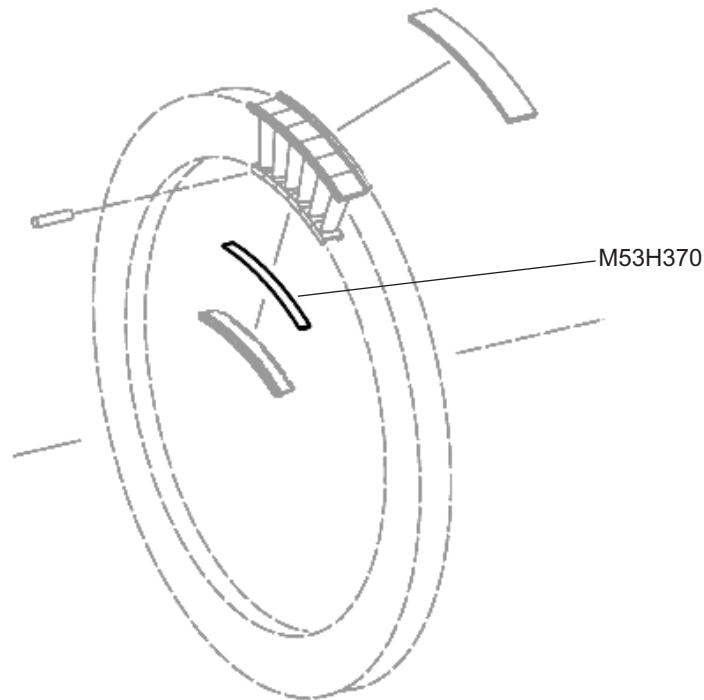

HEICO

SPRING-HPC SHROUD, 8STG

McClain Part Number: M53H370

Pratt & Whitney Part Number: 53H370

Next Higher Assembly Part Number: 55H642 - Vane Cluster – Assembly HPC, 12 STG

Eligibility:

[See FAA PMA Supplement](#)

IPC Reference:

PW4000-72-35

Quantity:

8 per Engine

Location:

HPC Rotor and Stator Assembly