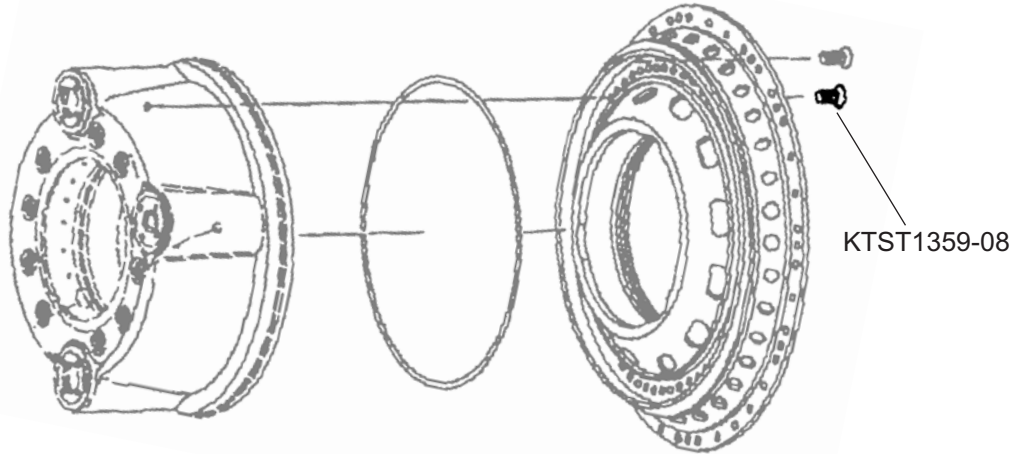

## SCREW-MACH,CSK

Turbine Kinetics Part Number KTST1359-08  
Pratt & Whitney Part Number ST1359-08

**Eligibility:**  
[See FAA/PMA Supplement](#)

**IPC Reference:**  
PW4000-72-41

**Quantity:**  
4

**Location:**  
Housing - Number Three Bearing