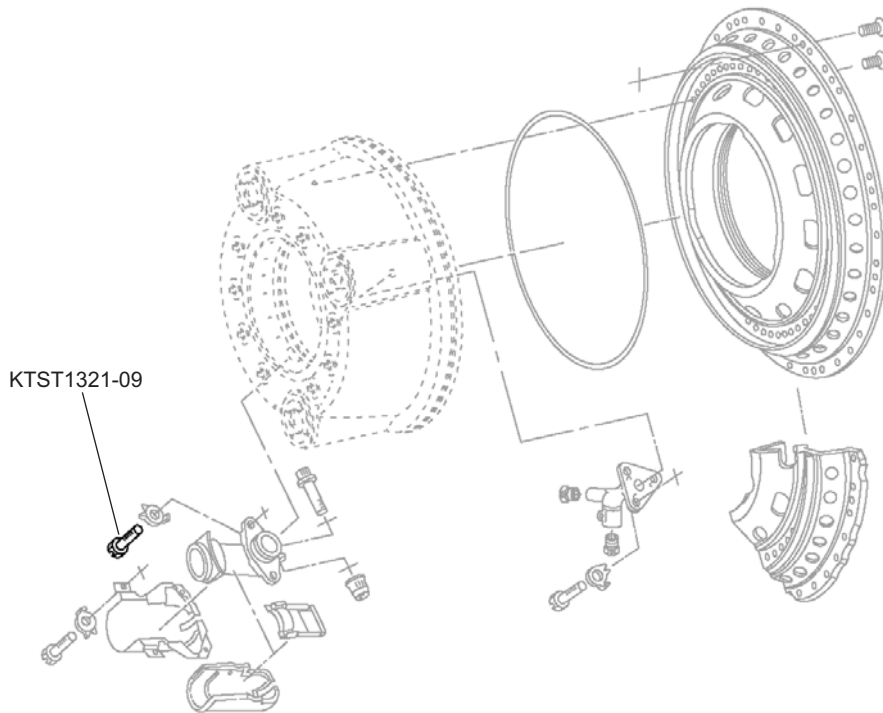

BOLT-MACH, HEX

Turbine Kinetics Part Number KTST1321-09
Pratt & Whitney Part Number ST1321-09

Eligibility:
[See FAA-PMA Supplement](#)

IPC Reference:
PW4000-72-41

Quantity:
2

Location:
Housing-Number Three Bearing