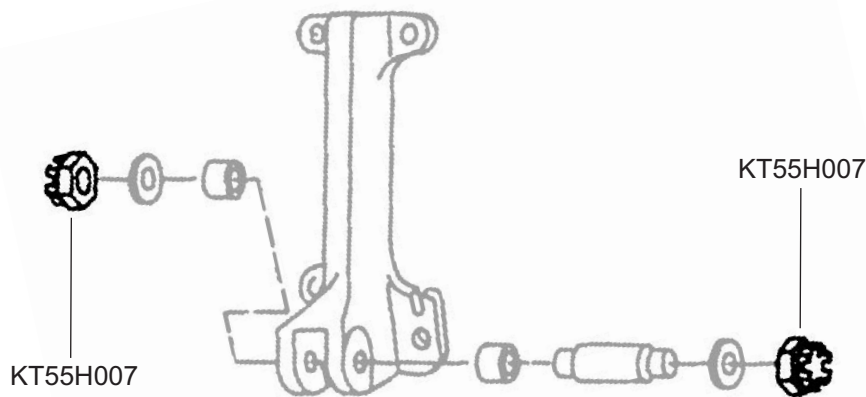

## NUT-SLFLKG, SLOTTED, HEX

Turbine Kinetics Part Number KT55H007  
Pratt & Whitney Part Number 55H007

**Eligibility:**

[See FAA/PMA Supplement](#)

**IPC Reference:**

PW4000-72-35

**Quantity:**

4

**Location:**

Support - Compressor Stator Lever