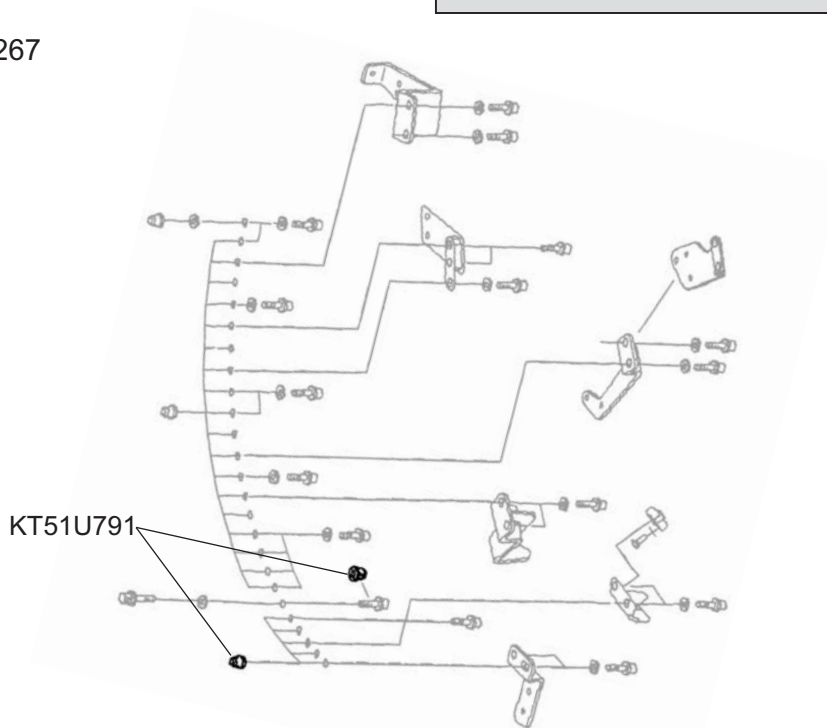

NUT-SLFLKG, DH

Turbine Kinetics Part Number KT51U791
Pratt & Whitney Part Number 51U791

Eligibility:
[See FAA/PMA Supplement](#)

IPC Reference:
PW4000-72-35
PW4000-72-00

Quantity:
From 75 to 267

Location:
Case-Rear, HPC. Brackets-H Flange