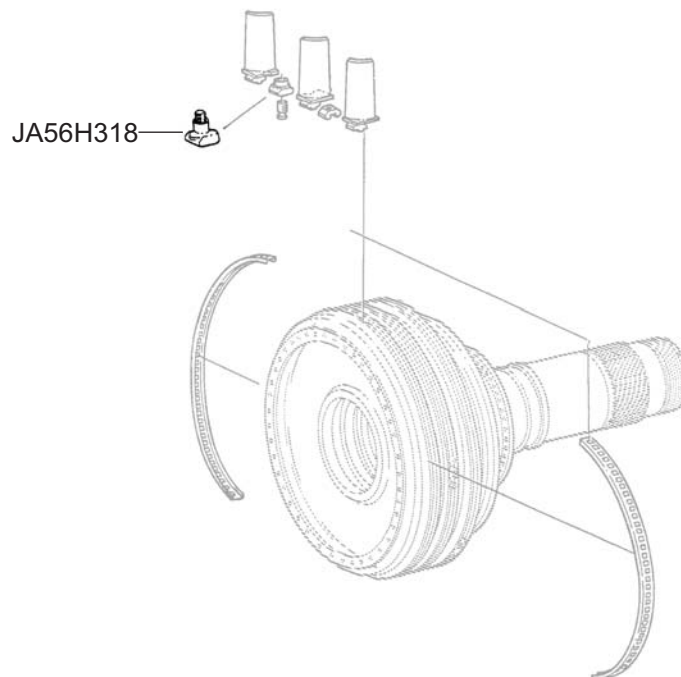

## LOCK AND SETSCREW ASSY-HPC BLADE, 13 STG

Jet Avion Part Number JA56H318

Pratt & Whitney Part Number 56H318

**Model Eligibility:**  
See FAA/PMA Supplement

**IPC Reference:**  
PW4000-72-35

**Quantity Per Engine:**  
4

**Engine Location:**  
Rear Compressor (HPC) Rotor  
and Stator Group