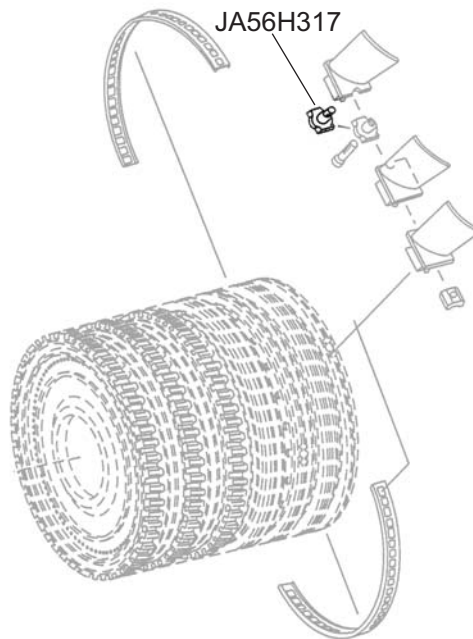

## LOCK AND SETSCREW ASSY-HPC BLADE, 12 STG

Jet Avion Part Number JA56H317  
Pratt & Whitney Part Number 56H317

**Model Eligibility:**  
See FAA/PMA Supplement

**IPC Reference:**  
PW4000-72-35

**Quantity Per Engine:**  
4

**Engine Location:**  
Rear Compressor (HPC)  
Rotor and Stator Group