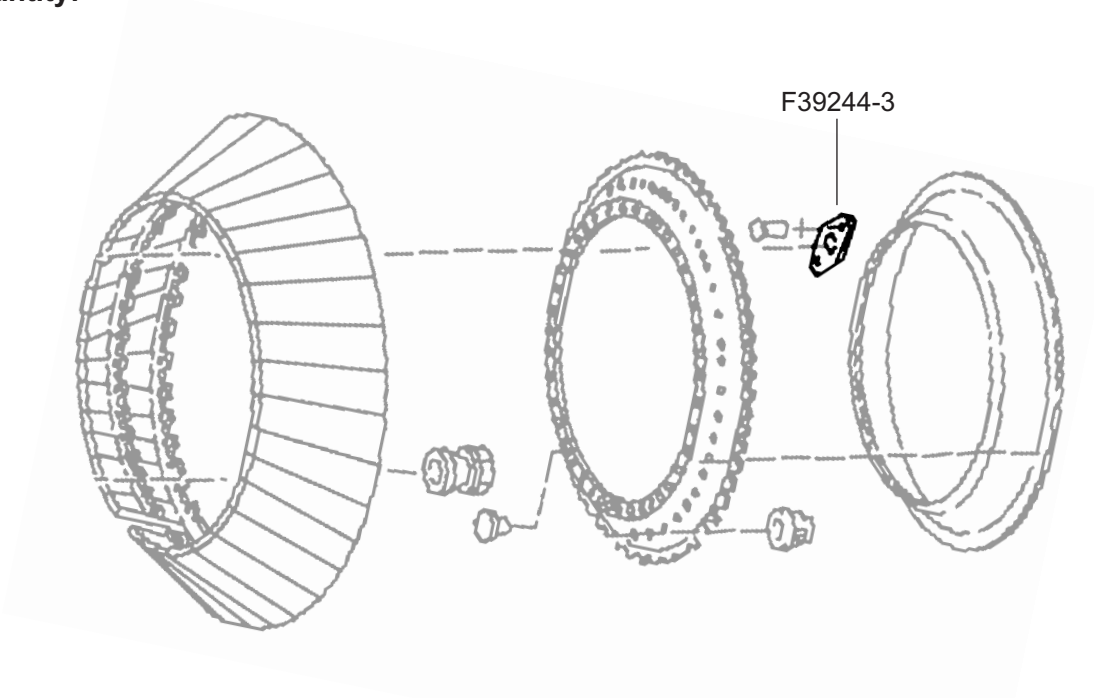

## NUT

Turbine Kinetics Part Number F39244-3  
Pratt & Whitney Part Number 568035

**Eligibility:**

[See FAA/PMA Supplement](#)

**IPC Reference:**

PW4000-72-53

**Quantity:**

39

**Location:**

Rotor and Stator - Low Pressure Turbine