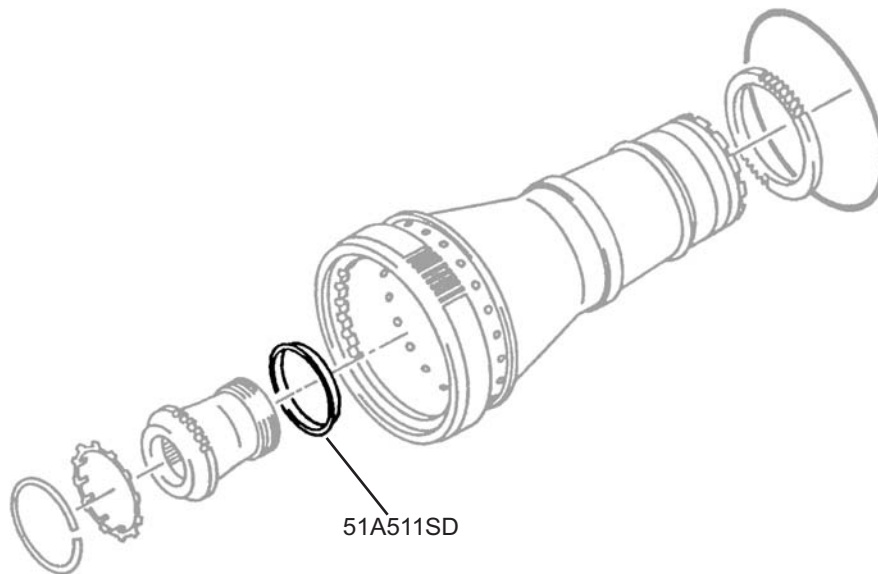

## WASHER

Seal Dynamics Part Number 51A511SD  
Pratt & Whitney Part Number 51A511

**Eligibility:**  
[See FAA/PMA Supplement](#)

**IPC Reference:**  
PW4000-72-31

**Quantity:**  
1

**Location:**  
Coupling-Low Pressure CPRSR and  
Low Pressure Turb