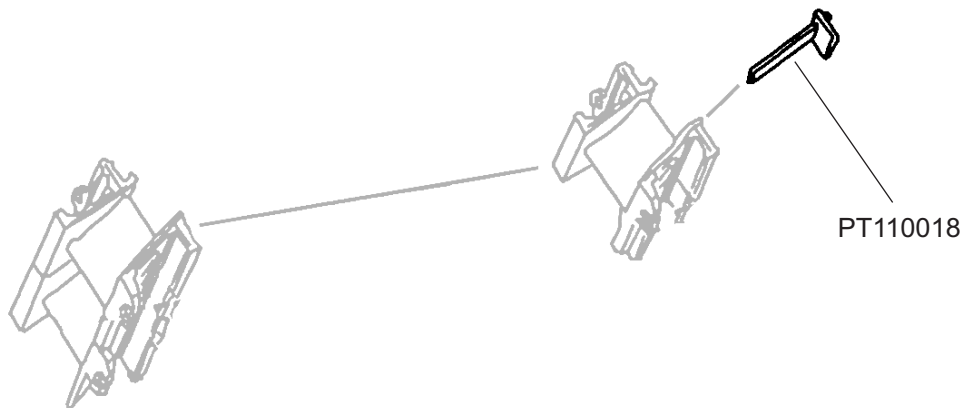

## SEAL ASSY

Jet Avion Part Number PT110018  
Pratt & Whitney Part Number 1B6007-01

**Engine Eligibility:**  
[See FAA/PMA Supplement](#)

**IPC Reference:**  
PW2000-72-51

**Quantity Per Engine:**  
36

**Engine Location:**  
Vaness and Support-High  
Pressure Turbine