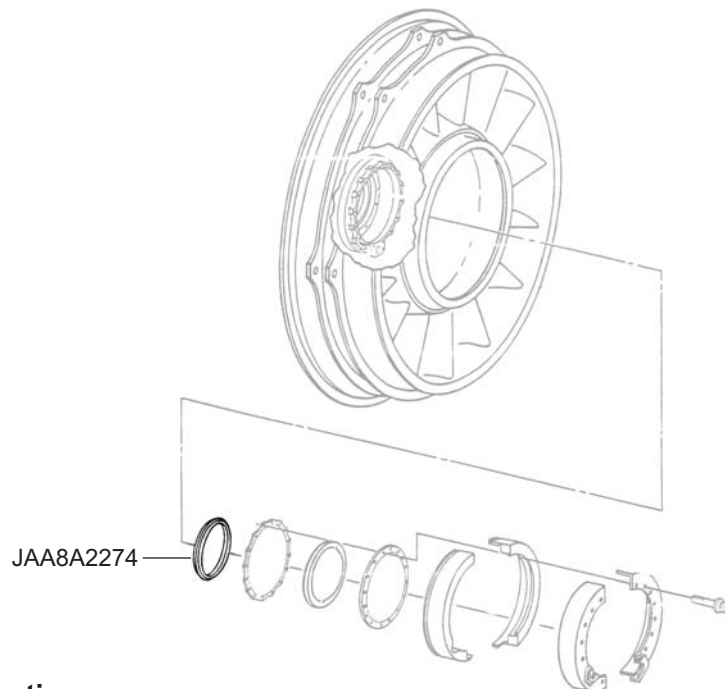

## SEAL-PLAIN

Jet Avion Part Number JAA8A2274

Pratt & Whitney Part Number A8A2274

**Model Eligibility:**  
See FAA/PMA Supplement

**IPC Reference:**  
PW2000-72-54

**Quantity Per Engine:**  
1

**Engine Location:**  
#5 Bearing