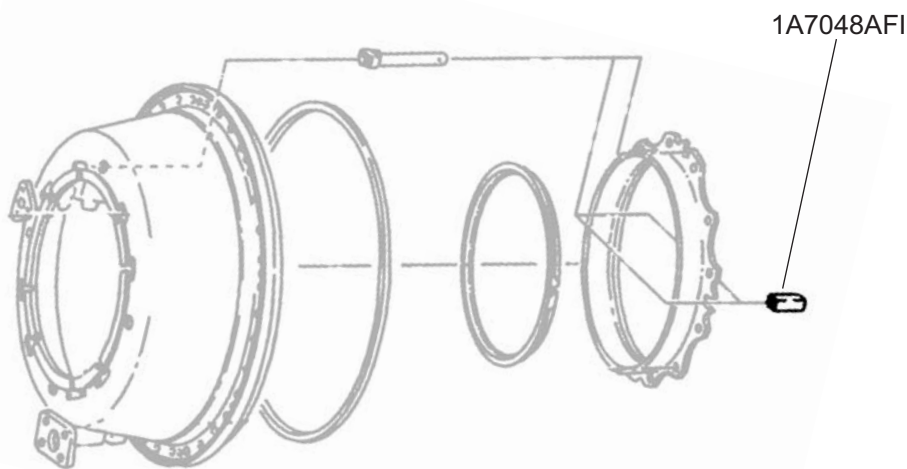

## SPACER, SLEEVE

Aviation Facilities Part Number 1A7048AFI  
Pratt & Whitney Part Number 1A7048

**Engine Eligibility:**  
[See FAA-PMA Supplement Index](#)

**IPC Reference:**  
PW2000-72-41

**Quantity Per Engine:**  
4

**Engine Location:**  
Seal Assy-No Four Bearing, Front and Rear