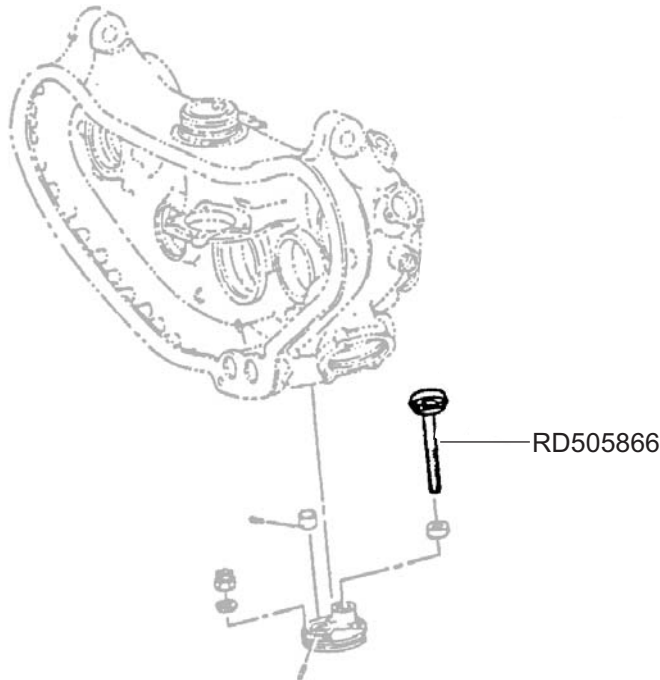

## GEARSHAFT, BEVEL

McClain Part Number RD505866  
Pratt & Whitney Part Number 505866

**Engine Eligibility:**  
[See FAA/PMA Supplement](#)

**IPC Reference:**  
JT8D-72-61

**Quantities Per Engine:**  
1

**Engine Location:**  
Main Accessory Gearbox Group