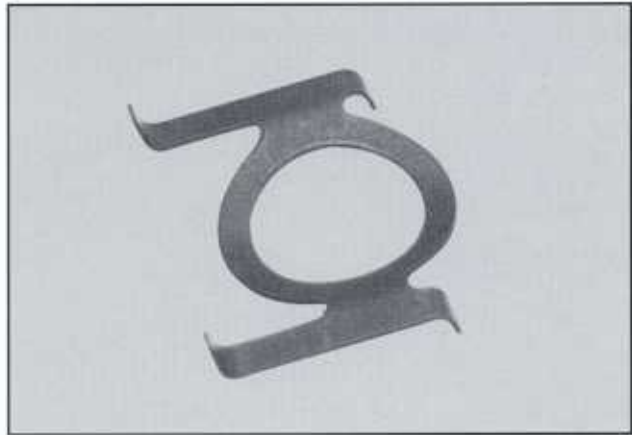

## WASHER, SPRING TENSION

Jet Avion Part Number JA771023  
Pratt & Whitney Part Number 771023

**Engine Eligibility:**  
[See FAA/PMA Supplement](#)

**IPC Reference:**  
JT8D-STD-72-41  
JT8D-200-72-41

**Quantity Per Engine:**  
34

No. 4 & 5 Bearing Inner Shield

**Engine Location:**  
Combustion and No. 5  
Bearing Section