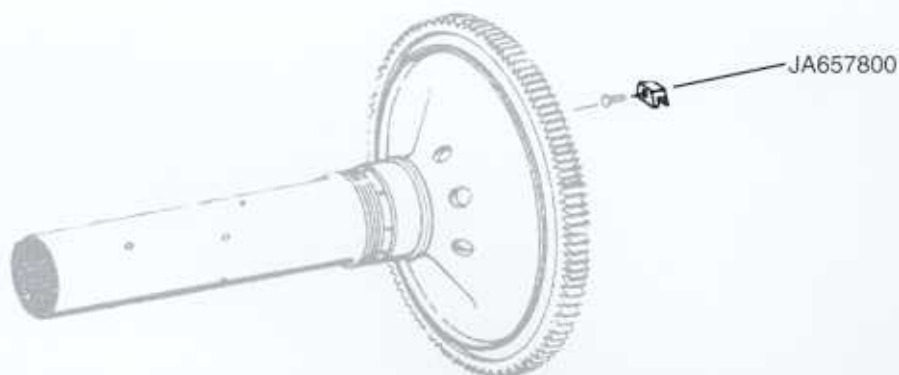

### COUNTERWEIGHT

Jet Avion Part Number JA657800CL 1 TO 7  
Pratt & Whitney Part Number 657800CL 1 TO 7

**Engine Eligibility:**

See FAA/PMA Supplement

**IPC Reference:**

JT8D-STD-72-52

JT8D-200-72-52

**Quantity Per Engine:**

As Required

1st Stage Turbine Disk and Shaft

**Engine Location:**

Rear Compressor Drive  
Turbine Group