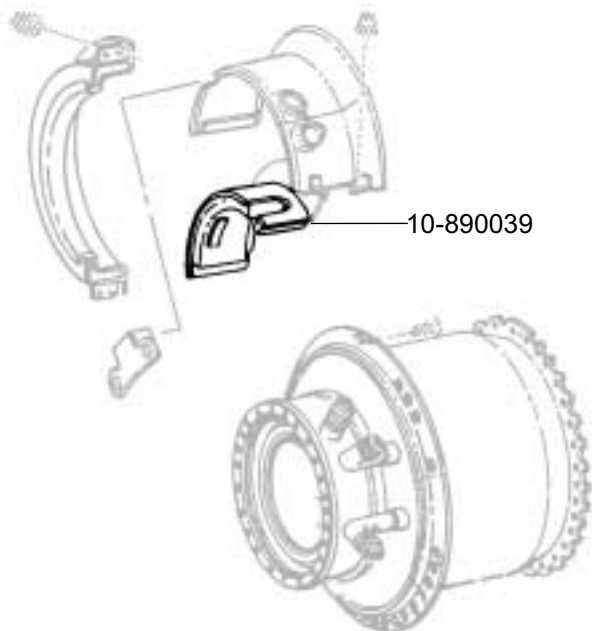

SHIELD-HEAT #4 BEARING ASSEMBLY OF Thermal Structures Part Number 10-890039 Pratt & Whitney Part Number 777538

Engine Eligibility:
[See FAA/PMA Supplement](#)

IPC Reference:
JT8D-72-37

Quantity Per Engine:
1