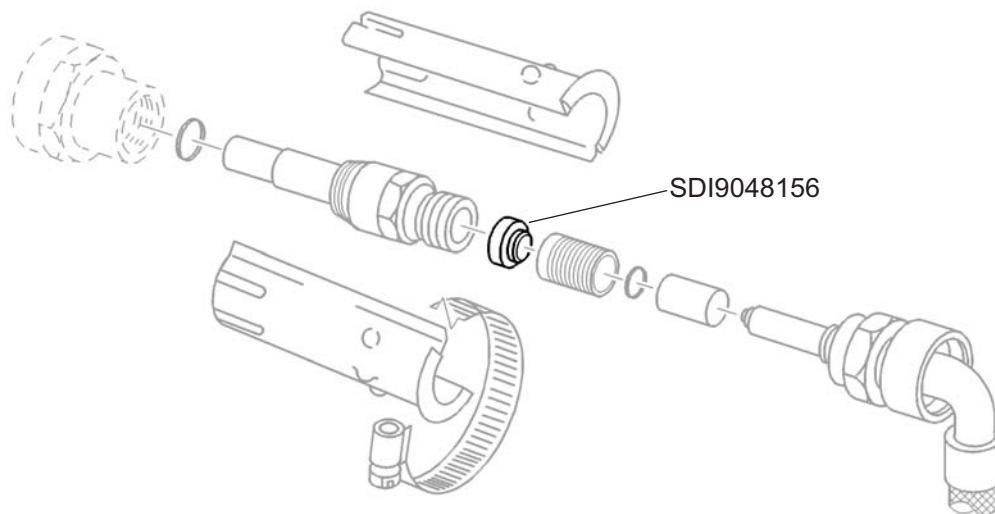

Location:

Ignition Lead Instl