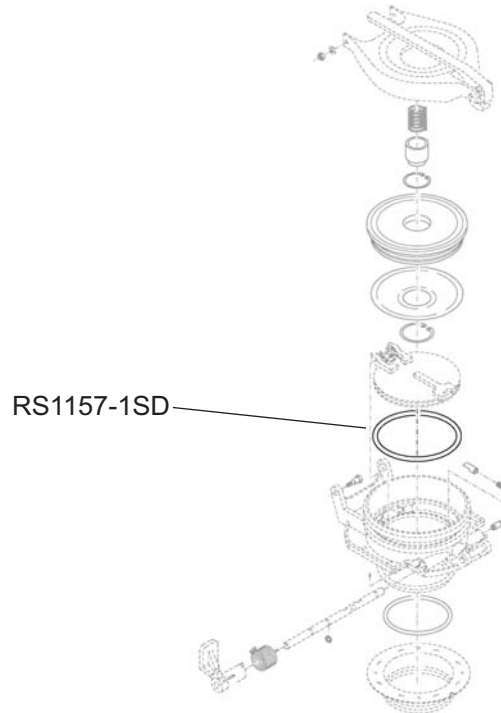

O-RING

Seal Dynamics Part Number RS1157-1SD

Rockwell Collins Part Number RS1157-1

[Next Higher Assembly Part : 0218-0032-1](#)
[- Waste Drain Valve](#)

Eligibility:

[See FAA-PMA Supplement](#)

IPC Reference:

EMB-135-38-32

EMB-145-38-32

Quantity:

1

Location:

Waste Drain Valve Assy