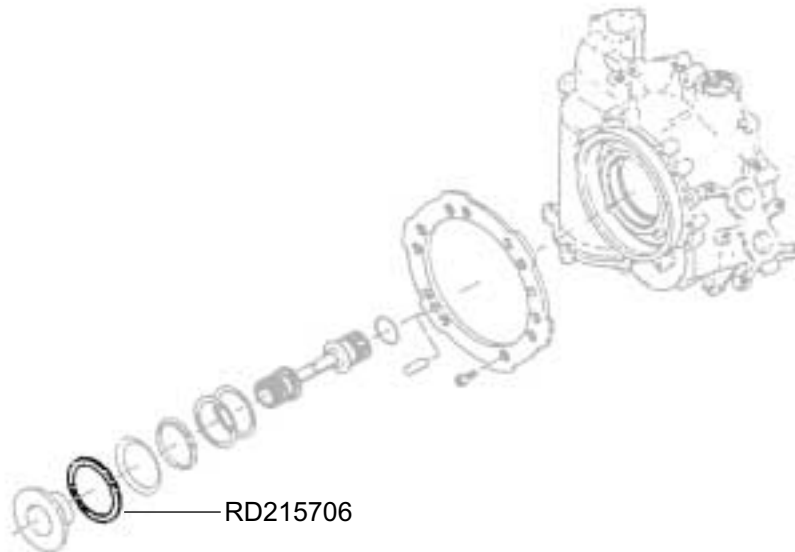

WASHER, SHOULDER, OUTER

Rogers-Dierks Part Number RD215706
Argo-Tech Part Number 215706

Model Eligibility:
[See FAA/PMA Supplement](#)

IPC Reference:
CFM56-73-11

Quantity Per Unit:
1

Location:
Engine Fuel & Control