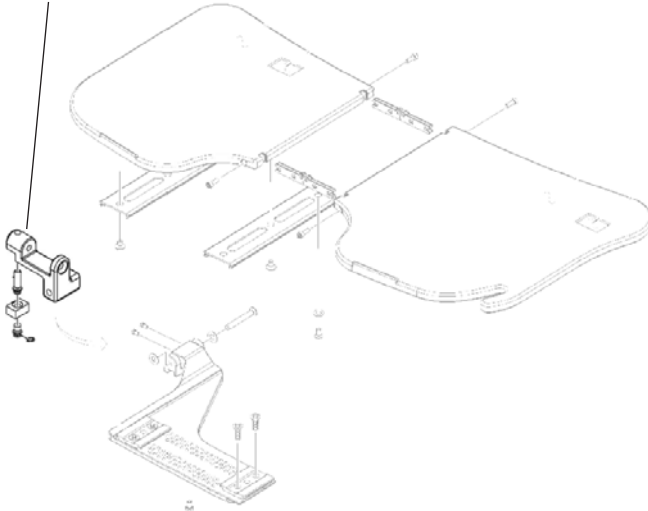

## KNUCKLE ASSEMBLY

**Jet Avion Part Number: M862080-404**

**Weber Aircraft Part Number: 862080-404**

Next Higher Assembly Part Number: Food (In-Arm) Table Assembly in Weber Model 5600 Tourist Class IAT Triple Seat Assembly, Model 5750 IAT Seat Assemblies, and Model 5751 IAT Seat Assemblies

**Eligibility:**

[See FAA PMA Supplement](#)

**IPC Reference:**

25-29-13, 25-27-95, 25-29-63  
25-27-42, 25-27-32, 25-28-03  
25-28-90, 25-28-37, 25-28-06

**Quantity:**

Up to 20 per Aircraft

M862080-404

**Location:**