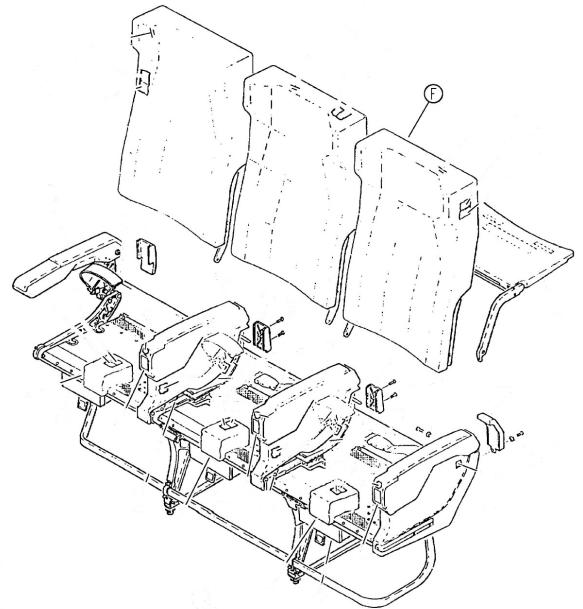

HEICO

FOOD TABLE LATCH ASSEMBLY

Jet Avion Part Number: JA849899-401A

Weber Aircraft Part Number: 849899-401A

Next Higher Assembly Part Number: Weber Aircraft Model 5500 - Seat Assemblies

Eligibility:

[See FAA PMA Supplement](#)

IPC Reference:

B737-25-27

Quantity:

1 per Seat

Location:

Seat Assembly