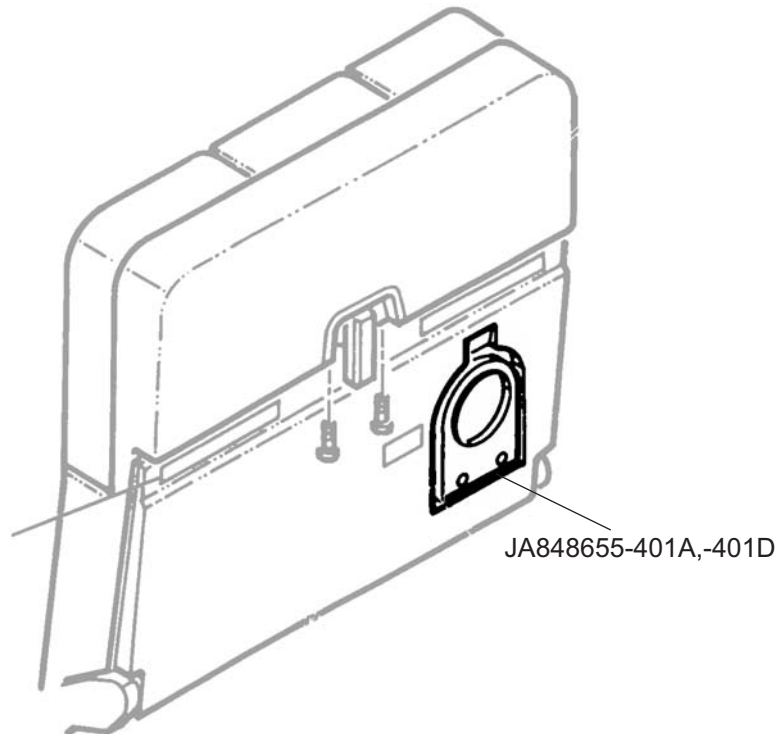

## HOLDER AY, CUP

Jet Avion Part Number JA848655-401A,-401D  
Webber Aircraft Part Number 848655-401A,-401D

**Eligibility:**

[See FAA-PMA Supplement](#)

**IPC Reference:**

WEB25-24-63, WEB25-24-51, WEB25-24-29  
WEB25-25-89, WEB25-25-25, WEB25-24-55  
WEB25-27-09, WEB25-24-71

**Units Per Assembly:**

1

**Location:**

Tourist Class Standard/Handicap  
Triple Seat Assembly