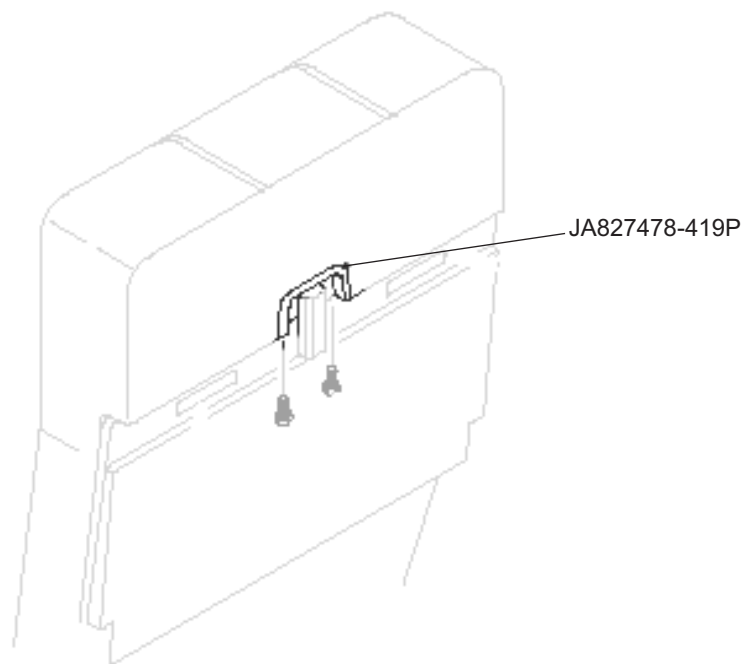

## LATCH AY - FOOD TABLE

---

**Jet Avion Part Number: JA827478-419P**

**Weber Aircraft Part Number: 827478-419P**

Next Higher Assembly Part Number: Zodiac Model 5150 - Seat Assembly

**Eligibility:**

[See FAA PMA Supplement](#)

**IPC Reference:**

25-25

**Quantity:**

1 per Seat

**Location:**

Seat Assembly