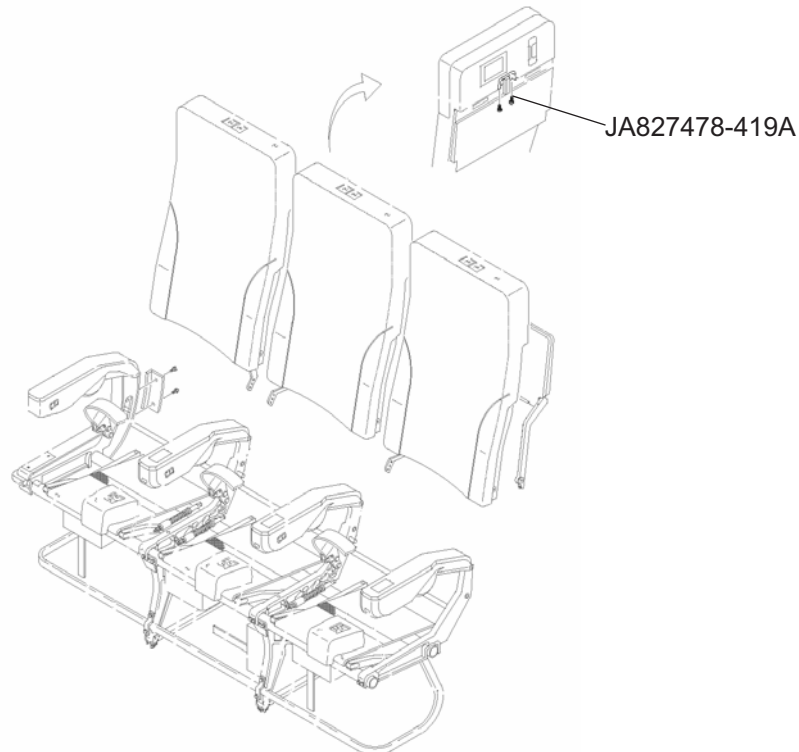

LATCH ASSY - FOOD TABLE

Jet Avion Part Number JA827478-419A

Weber Aircraft LLC Part Number 827478-419A

[Next Higher Assembly Part : Weber Aircraft LLC Model 5150 Tourist Class
- Seat Assembly](#)

Eligibility:

[See FAA-PMA Supplement](#)

IPC Reference:

Weber Aircraft Seat LLC 25-25

Quantity:

As required

Location:

Tourist Class Seat Assembly