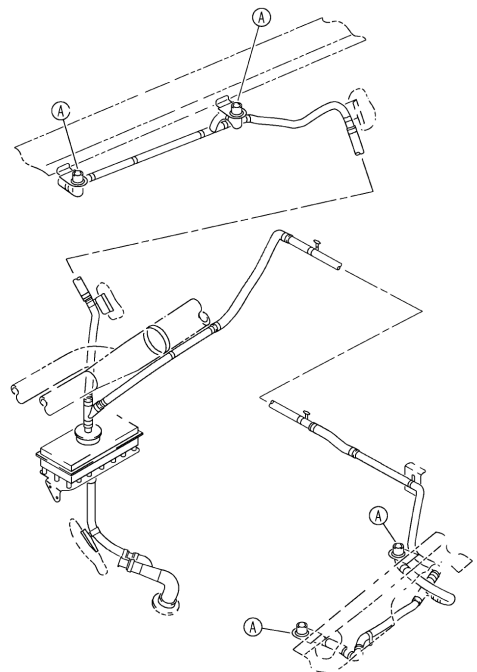

## FITTING ASSEMBLY

**Jet Avion Part Number: JA65C37741-22**

**Boeing Part Number: 65C37741-22**

Next Higher Assembly Part Number: 417A2710-3, 417A2710-11, 417A2710-15, MODREF96139, MODREF211411, MODREF291472, MODREF324507, MODREF432293, MODREF537925, 65C36392-72, 65C36392-75, 65C36392-97, 65C36392-98 - Drain Installation

**Eligibility:**

[See FAA PMA Supplement](#)

**IPC Reference:**

Boeing-38-31

**Quantity:**

4 per Aircraft

**Location:**

Drain Instl-Bladder and Sill