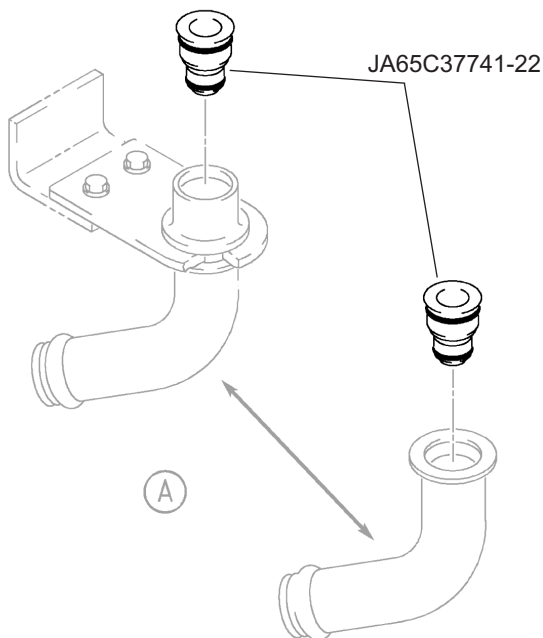

## FITTING ASSEMBLY

**Jet Avion Part Number: JA65C37741-22**

**Boeing Part Number: 65C37741-22**

Next Higher Assembly Part Number: 417A2710-3, 417A2710-11, 417A2710-15, MODREF96139, MODREF211411, MODREF291472, MODREF324507, MODREF432293, MODREF537925, 65C36392-72, 65C36392-75, 65C36392-97, 65C36392-98 - Drain Installation

**Eligibility:**

[See FAA PMA Supplement](#)

**IPC Reference:**

Boeing-38-31

**Quantity:**

4 per Aircraft

**Location:**

Drain Instl-Bladder and Sill