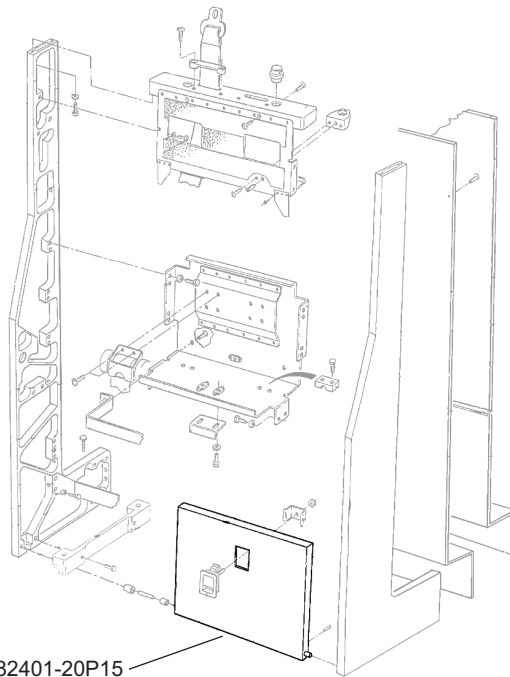

## LIFE VEST STOWAGE DOOR EQUIPPED, SPARE

Jet Avion Part Number JA182401-20P15

Sicma Aero Seat Part Number 182401-20P15

[Next Higher Assembly Part : Sicma Aeroseat](#)

[- Free - Standing Seat Assy / Wall Mounted Seat Assy](#)

**Eligibility:**

[See FAA-PMA Supplement](#)

**IPC Reference:**

A318-25-11

A319-25-11

A320-25-11

A321-25-11

**Quantity:**

1

**Location:**

Free - Standing Seat Assy