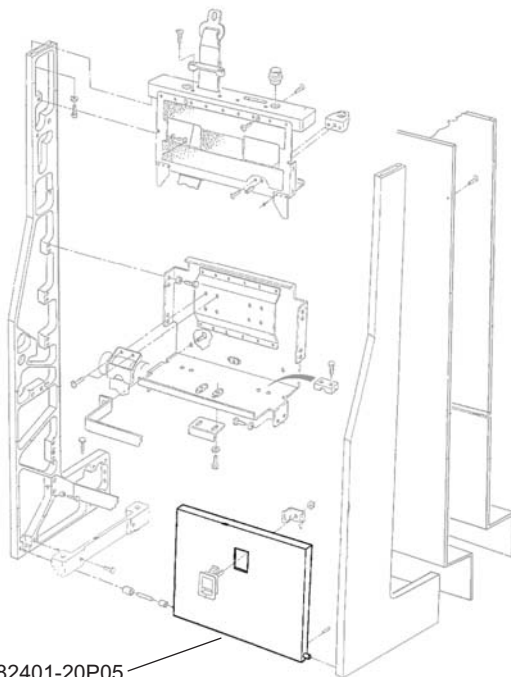

LIFE VEST STOWAGE DOOR EQUIPPED, SPARE

Jet Avion Part Number JA182401-20P05

Sicma Aero Seat Part Number 182401-20P05

[Next Higher Assembly Part : FA-Series Seat](#)

[- Free - Standing Seat Assy](#)

Eligibility:

Location:

Free - Standing Seat Assy