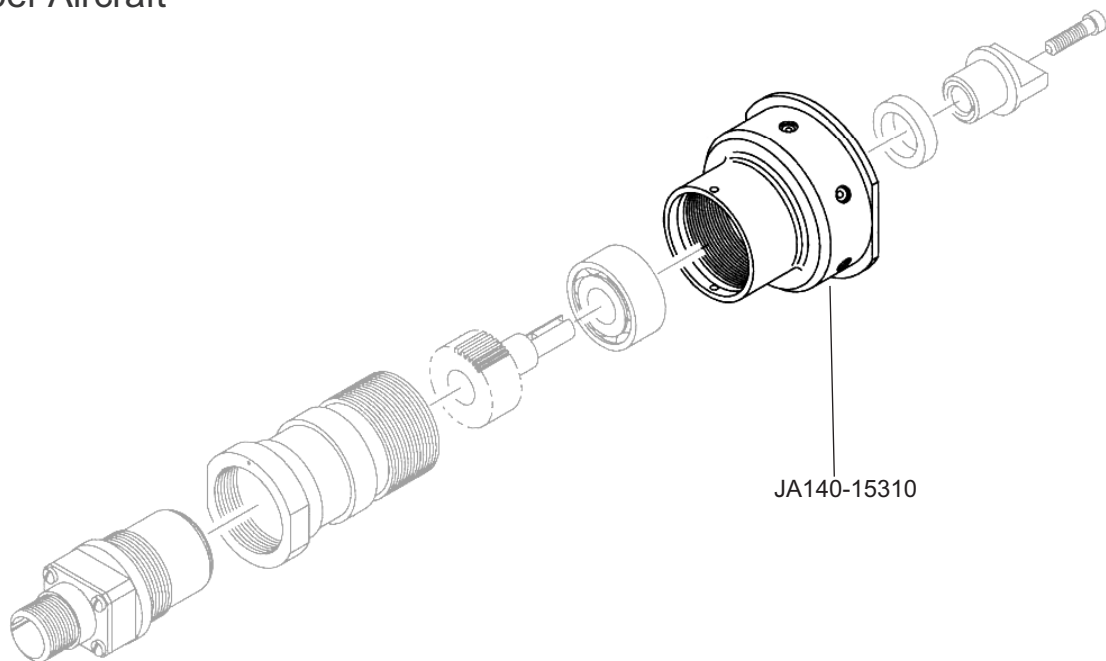

HEICO

ADAPTER ASSEMBLY

Jet Avion Part Number: JA140-15310

Crane Aerospace Part Number: 140-15310

Next Higher Assembly Part Number: 140-153 - Wheel Speed Transducer (WST)

Eligibility:

[See FAA PMA Supplement](#)

IPC Reference:

32-43

Quantity:

Up to 4 per Aircraft

Location:

Wheel Speed Transducer