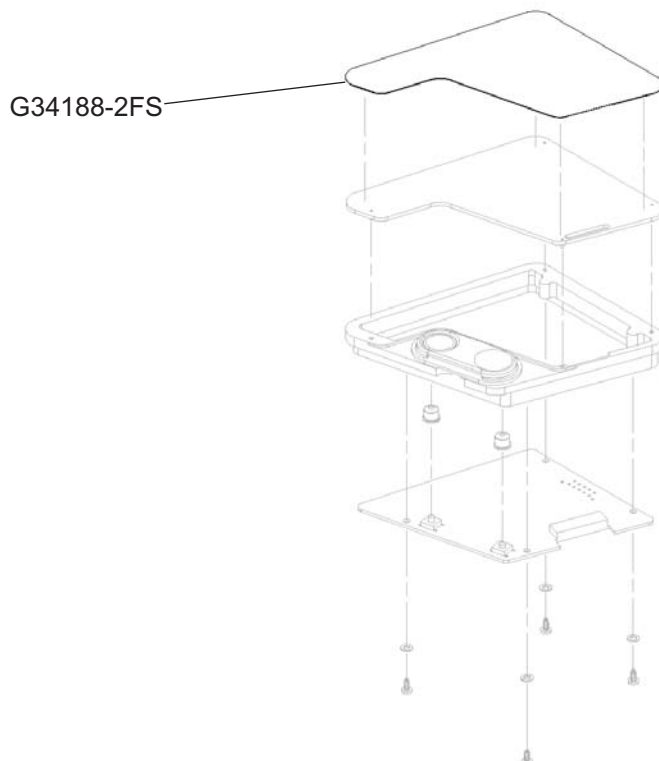

## RIGHT PLASTRON

Flight Specialties Part Number G34188-2FS

Zodiac Sicma Part Number: G34188-2

[Next Higher Assembly Part Number: P80012-2](#)  
- Right Keyboard

**Eligibility:**

[See FAA/PMA Supplement](#)

**IPC Reference:**

A340-25-00

**Quantity:**

2

**Location:**

Keyboard