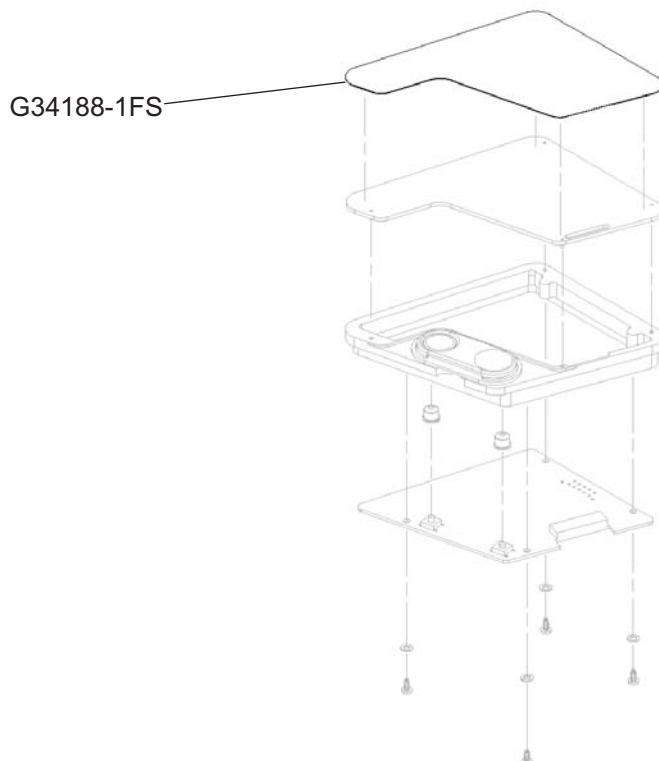

## LEFT PLASTRON

Flight Specialties Part Number G34188-1FS  
Zodiac Sicma Part Number: G34188-1  
[Next Higher Assembly Part Number: P80012-1](#)  
- Left Keyboard

**Eligibility:**  
[See FAA/PMA Supplement](#)

**IPC Reference:**  
A340-25-00

**Quantity:**  
2

**Location:**  
Keyboard