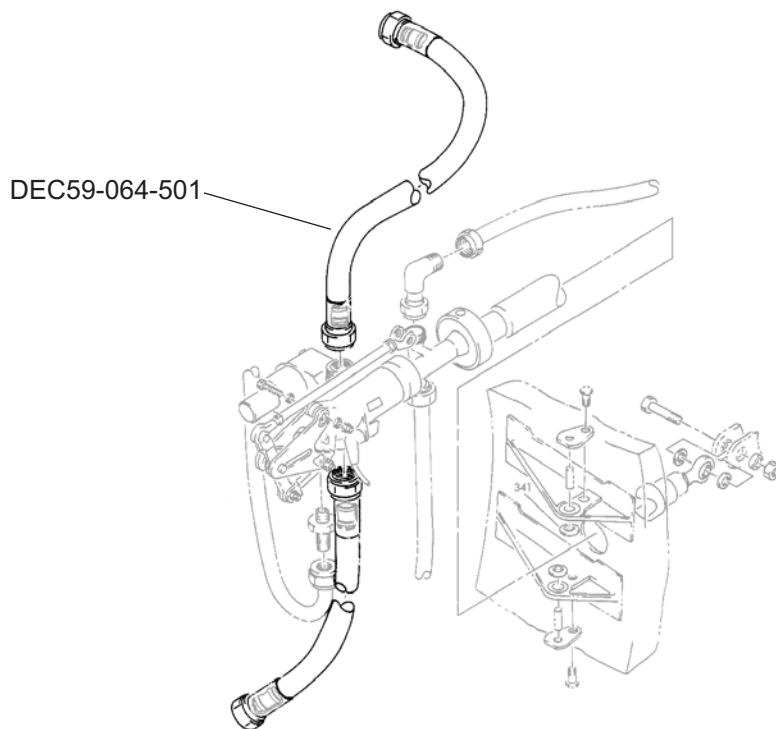

SHAFT, FLEX

Turbine Kinetics Part Number DEC59-064-501

Parker Hannifin Part Number 4242200-1

[Next Higher Assembly Part : 315T4014 Series, 315T4295 Series](#)
[- Cowl Assy-Fan Duct Thrust Reverser \(Thrust and Reverser Only\)](#)

Eligibility:

[See FAA-PMA Supplement](#)

IPC Reference:

B747-78-31

B767-78-31

Quantity:

2

Location:

Cowl Assy-Fan Duct Thrust Reverser
(Thrust and Reverser Only)