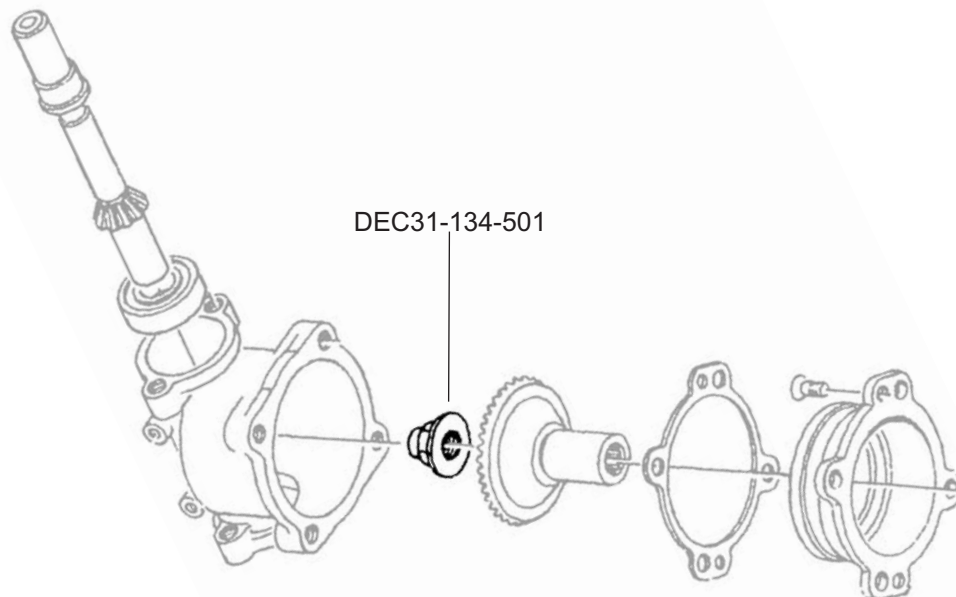

NUT, PLAIN-HEXAGON

Turbine Kinetics Part Number DEC31-134-501

Honeywell Part Number 974699-1

[Next Higher Assembly :121278 Series](#)
[- Gearbox, Ballscrew](#)

Eligibility:

[See FAA-PMA Supplement](#)

IPC Reference:

B747-78-31

Quantity:

2

Location:

Ballscrew Gearbox