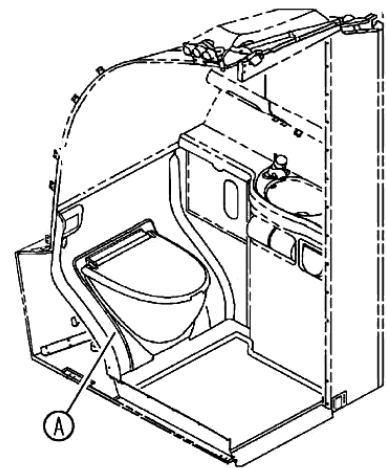

HEICO

SEAT ASSEMBLY

Seal Dynamics Part Number: D72W30047-111AS

Yokohama Aerospace Part Number: D72W30047-111A

Next Higher Assembly Part Number: D72W15002-111 - Toilet and Floor Pan Assy

Eligibility:

[See FAA PMA Supplement](#)

IPC Reference:

B737-25-41

Quantity:

1 per NHA

Location:

Toilet and Floor Pan Assy