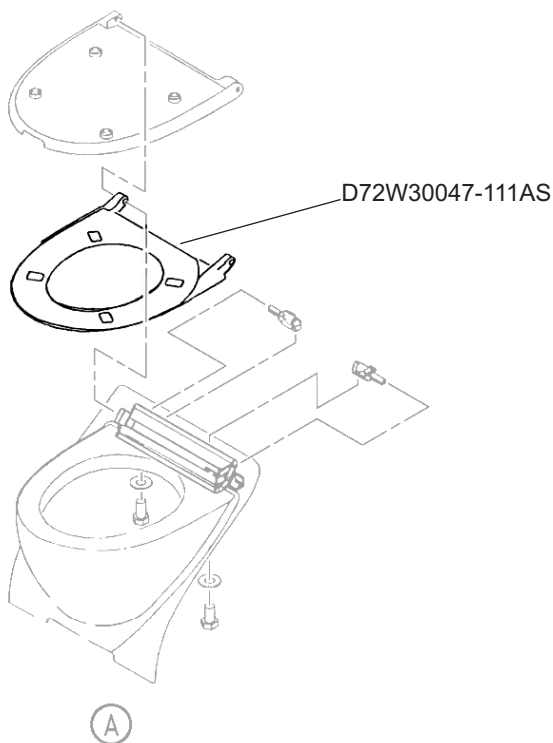

HEICO

SEAT ASSEMBLY

Seal Dynamics Part Number: D72W30047-111AS

Yokohama Aerospace Part Number: D72W30047-111A

Next Higher Assembly Part Number: D72W15002-111 - Toilet and Floor Pan Assy

Eligibility:

[See FAA PMA Supplement](#)

IPC Reference:

B737-25-41

Quantity:

1 per NHA

Location:

Toilet and Floor Pan Assy