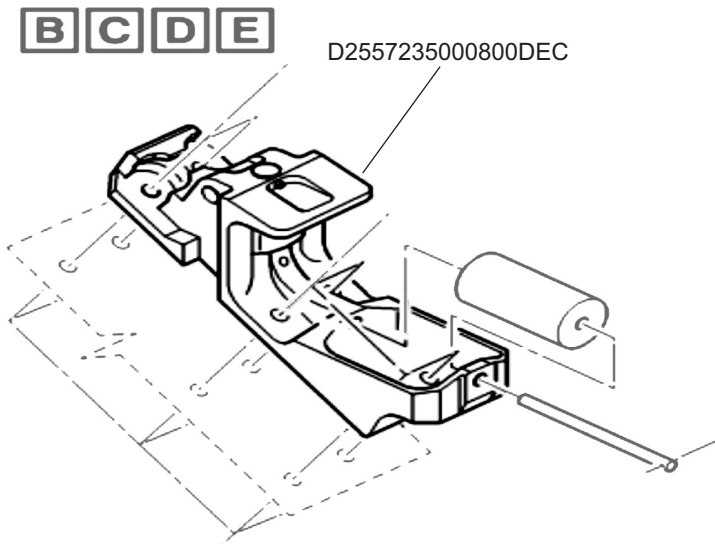

HEICO

LATCH ASSY-YZ

Turbine Kinetics Part Number: **D2557235000800DEC**

Airbus Service Company Inc. Part Number: **D2557235000800**

Next Higher Assembly Part Number: D2557230000060 - Latch Instl - YZ Fixed

Eligibility:

[See FAA PMA Supplement](#)

IPC Reference:

A319-25-52,

A320-25-52

A321-25-52

Quantity:

From 1 to 23 per Aircraft

Location:

Latch Inst - YZ, Fixedl