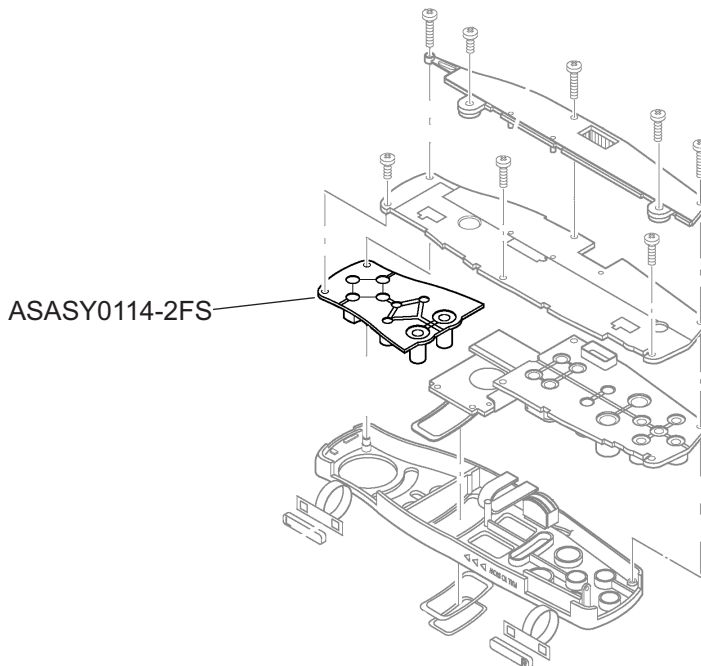

KEYPAD ASSEMBLY, UPPER

Flight Specialties Part Number ASASY0114-2FS
Rockwell Collins Part Number ASASY0114-2
Next Higher Assembly Part Number: 1301695-102
- UPCU, Standard Cradle Assy

Eligibility:

[See FAA-PMA Supplement](#)

IPC Reference:

Rockwell Collins 23-00, B777-44-00
Rockwell Collins 44-01, B777-46-00
B777-23-18

Quantity:

1

Location:

UPCU Handset Assembly