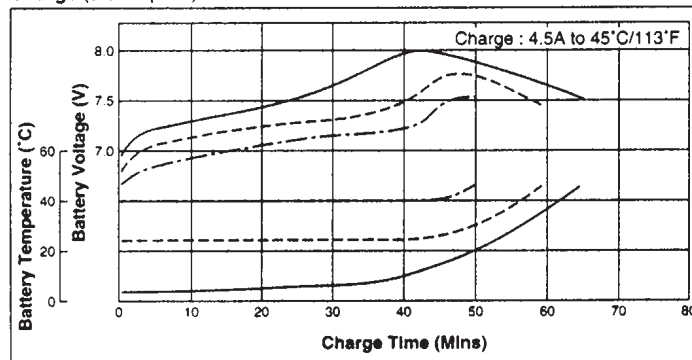

BATTERY

Aero Design Part Number AD-D717-01-100
Page Part Number D717-01-100

Model Eligibility:
[See FAA/PMA Supplement](#)

Aircraft
Boeing - 737, 757, 767, 777

Charge (5 cells pack)

Discharge (at low rate)