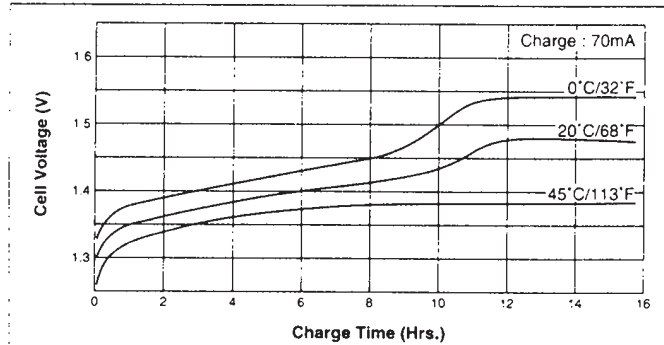

BATTERY

Aero Design Part Number AD-5776-1
Boeing Part Number 5776-1

Model Eligibility:
See FAA/PMA Supplement

Aircraft
Boeing - 737 Series

Charge

Discharge (at low rate)