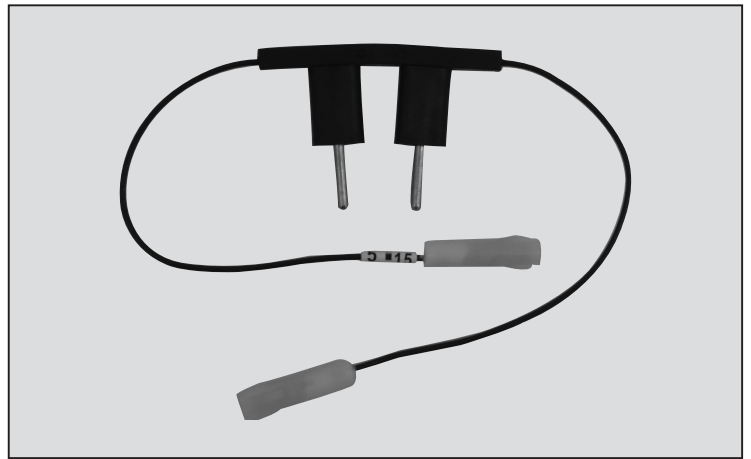

## PROBE ASSEMBLY

**Aero Design Part Number: AD-3520-0205-03**

**B/E Aerospace Part Number: 3520-0205-03**

Next Higher Assembly Part Number: 3510-0039-01, 3510-0039-03, 3510-0040-03, 3510-0040-05, 3510-0044-05, 3510-0044-07, 3510-0044-11 - Coffee Maker

**Eligibility:**

[See FAA PMA Supplement](#)

**IPC Reference:**

25-30, 25-35

25-32, 25-31

25-34

**Quantity:**

1 per NHA