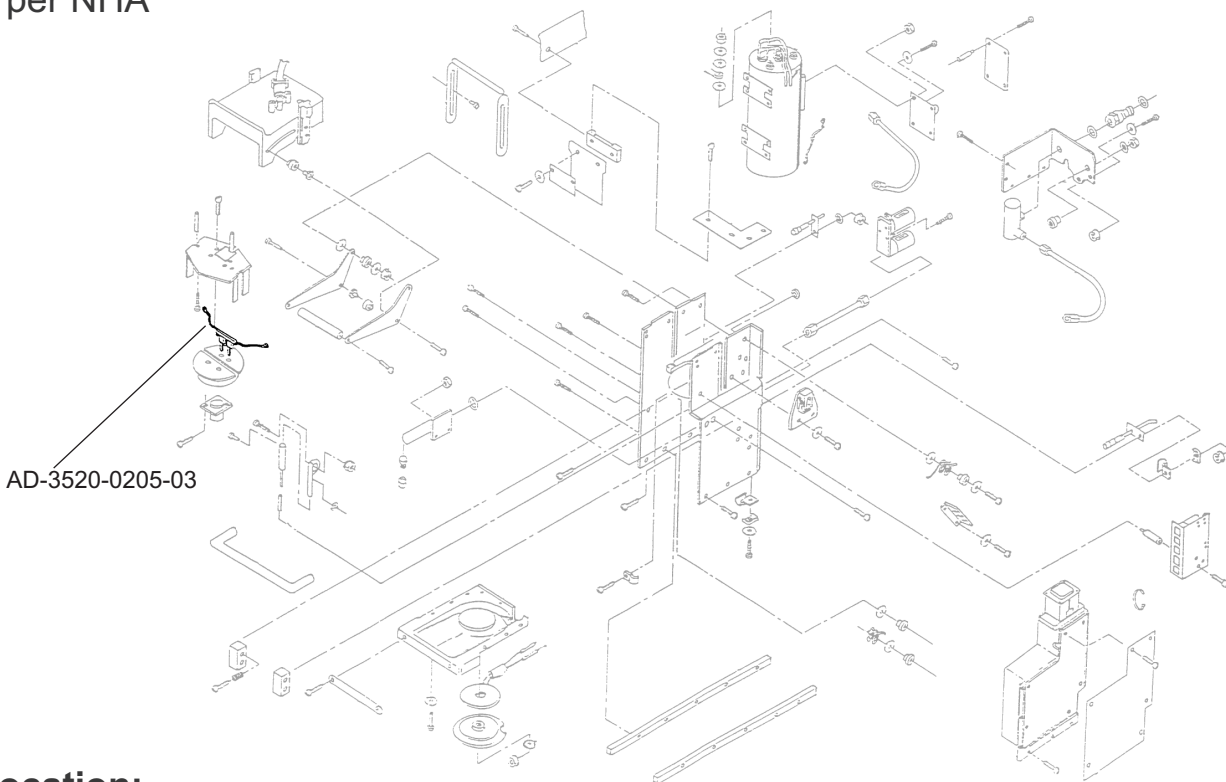

## PROBE ASSEMBLY

**Aero Design Part Number: AD-3520-0205-03**

**B/E Aerospace Part Number: 3520-0205-03**

Next Higher Assembly Part Number: 3510-0039-01, 3510-0039-03, 3510-0040-03, 3510-0040-05, 3510-0044-05, 3510-0044-07, 3510-0044-11 - Coffee Maker

**Eligibility:**

[See FAA PMA Supplement](#)

**IPC Reference:**

25-30, 25-35

25-32, 25-31

25-34

**Quantity:**

1 per NHA

**Location:**

Water Boiler Subassembly