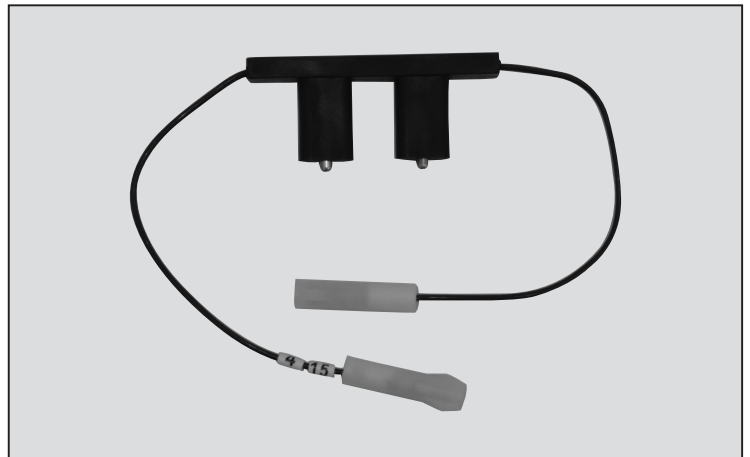

HEICO

PROBE ASSEMBLY

Aero Design Part Number: AD-3520-0205-01

B/E Aerospace Part Number: 3520-0205-01

Next Higher Assembly Part Number: 3510-0034-01- Coffee Maker

Eligibility:

[See FAA PMA Supplement](#)

IPC Reference:

25-30, 25-35

25-32, 25-31

25-34

Quantity:

1 per NHA

Location:

Water Boiler Subassembly