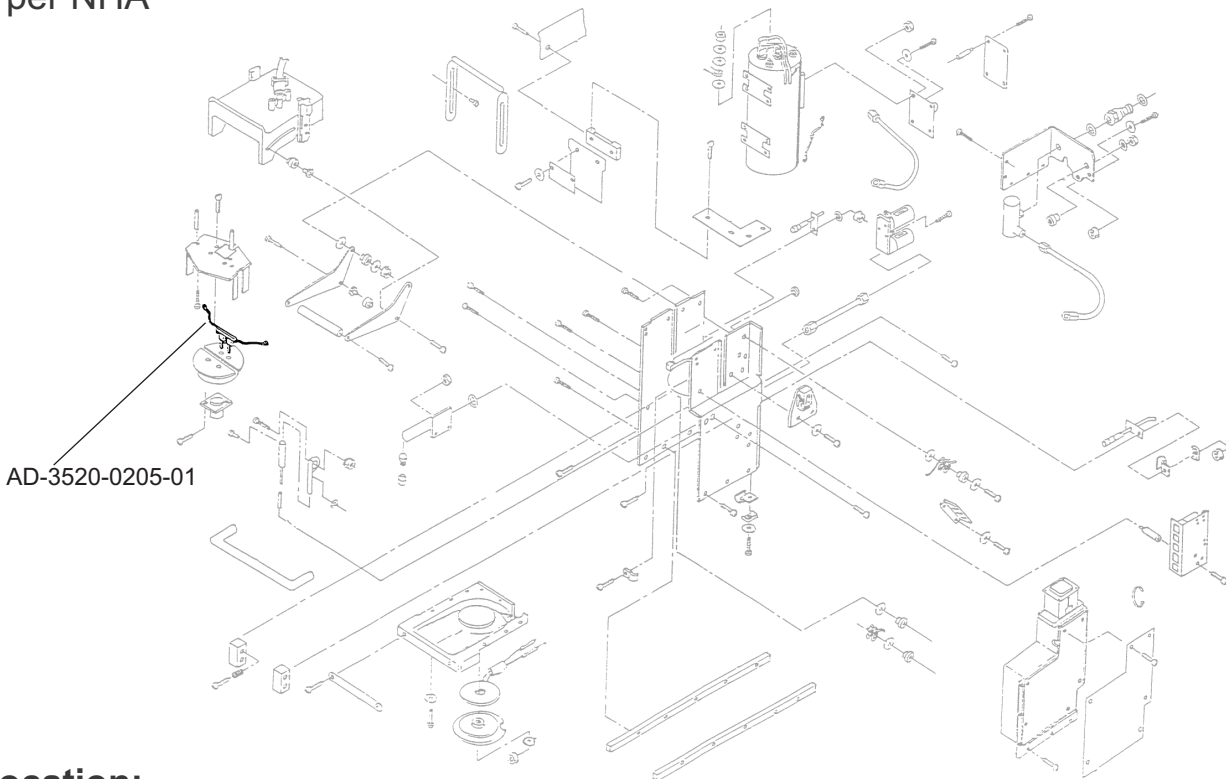

HEICO

PROBE ASSEMBLY

Aero Design Part Number: AD-3520-0205-01

B/E Aerospace Part Number: 3520-0205-01

Next Higher Assembly Part Number: 3510-0034-01- Coffee Maker

Eligibility:

[See FAA PMA Supplement](#)

IPC Reference:

25-30, 25-35

25-32, 25-31

25-34

Quantity:

1 per NHA

Location:

Water Boiler Subassembly