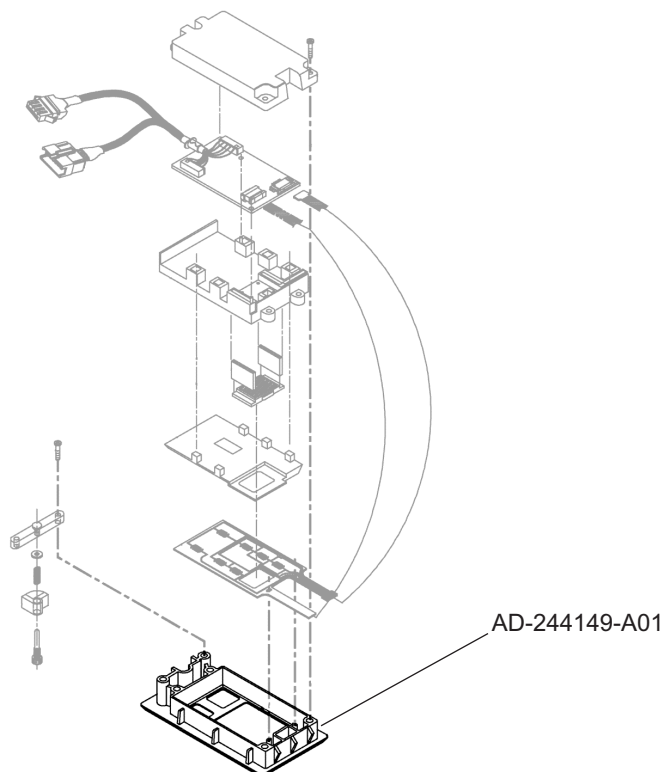

HEICO

HOUSING ASSEMBLY, DPCU

Aero Design Part Number: AD-244149-A01

Thales Avionics Part Number: 244149-A01

Next Higher Assembly Part Number: 176389-YA747 - Digital Passenger Control Unit

Eligibility:

[See FAA PMA Supplement](#)

IPC Reference:

23-37

25-24

Quantity:

1 per NHA

Location:

Digital Passenger Control Unit Assembly