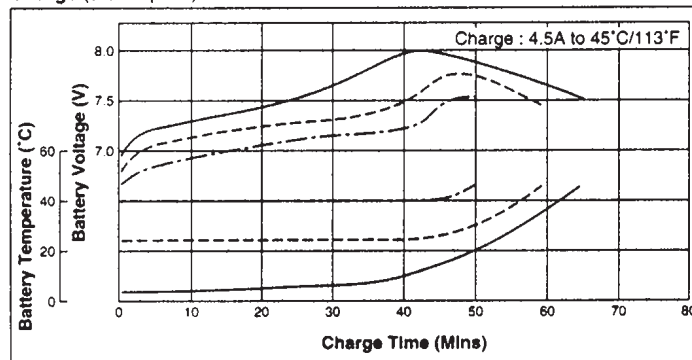

## BATTERY

Aero Design Part Number AD-2047  
Embraer Part Number C366-01-100

**Model Eligibility:**  
[See FAA/PMA Supplement](#)

**Aircraft**  
Embraer - EMB-120

Charge (5 cells pack)

Discharge (at low rate)