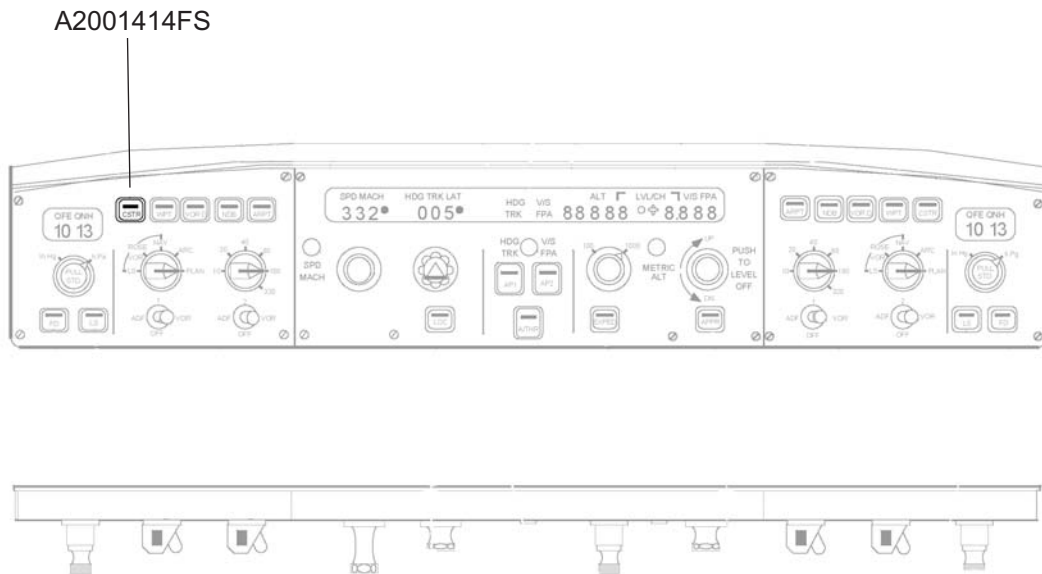

PUSHBUTTON

Flight Specialties Part Number A2001414FS

Thales Avionics Part Number A2001414

Next Higher Assembly Part Number: C12850AA01, C12850AB02, C12850AC02
C12850BA01, C12850BB02, C12850BC02

- Flight Control Unit

Eligibility:

[See FAA/PMA Supplement](#)

IPC Reference:

A318-22-81

A319-22-81

A320-22-81

A321-22-81

Quantity:

1

Location:

Flight Control Unit