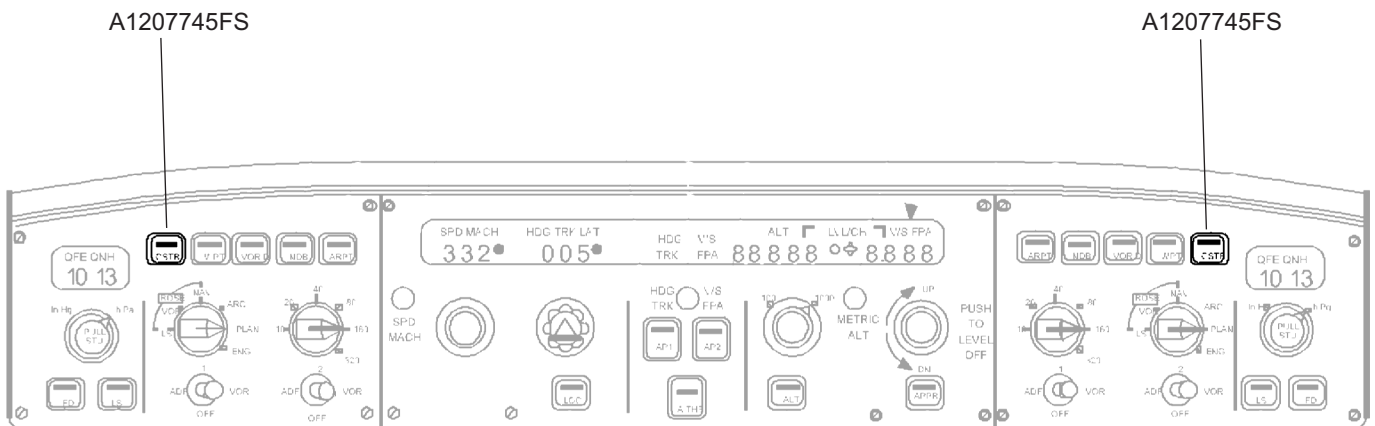

HEICO

PUSHBUTTON

Flight Specialties Part Number: A1207745FS

Thales Part Number: A1207745

Next Higher Assembly: C12849AA01, C12849AB03 - Flight Control Unit Long Range

Eligibility:

See FAA PMA Supplement

IPC Reference:

A330-22-81

A340-22-81

Thales 22-81-13

Quantity:

2 per Unit

Location:

Flight Control Unit Long Range