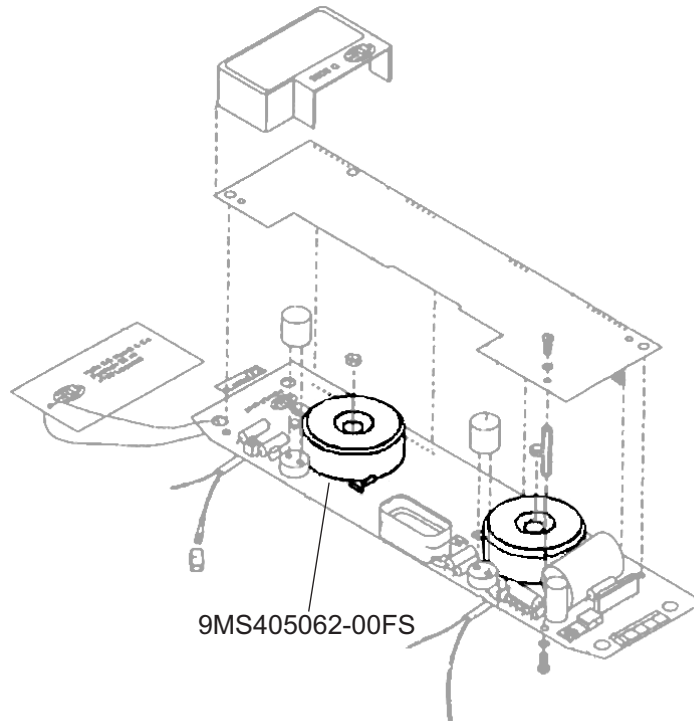

TRANSFORMER

Flight Specialties Part Number 9MS405062-00FS

Goodrich Part Number 9MS405062-00

[Next Higher Assembly Part Number: 8ES005236-13, 8ES005237-13, 8ES005238-13](#)
- Power Unit

Eligibility:

[See FAA/PMA Supplement](#)

IPC Reference:

A319-33

A320-33

A321-33

Quantity:

As Required

Location:

Power Unit - Single/Dual/Triple Power Stage