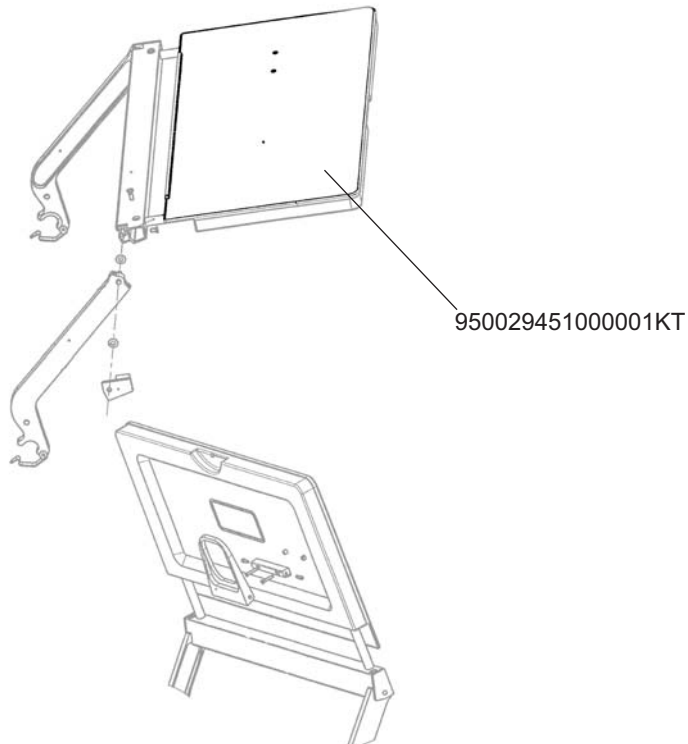

TRAY ASSY, STANDARD

Turbine Kinetics Part Number 950029451000001KT

Sicma Aero Seat Part Number 950029451000001

[Next Higher Assembly : 950029450000001](#)

- Foodtray Assy, Standard

Eligibility:

[See FAA-PMA Supplement](#)

IPC Reference:

A318-25-26, A319-25-26

A320-25-26, A321-25-26

Quantity:

From 1 to 2

Location:

Standard Foodtray Assy