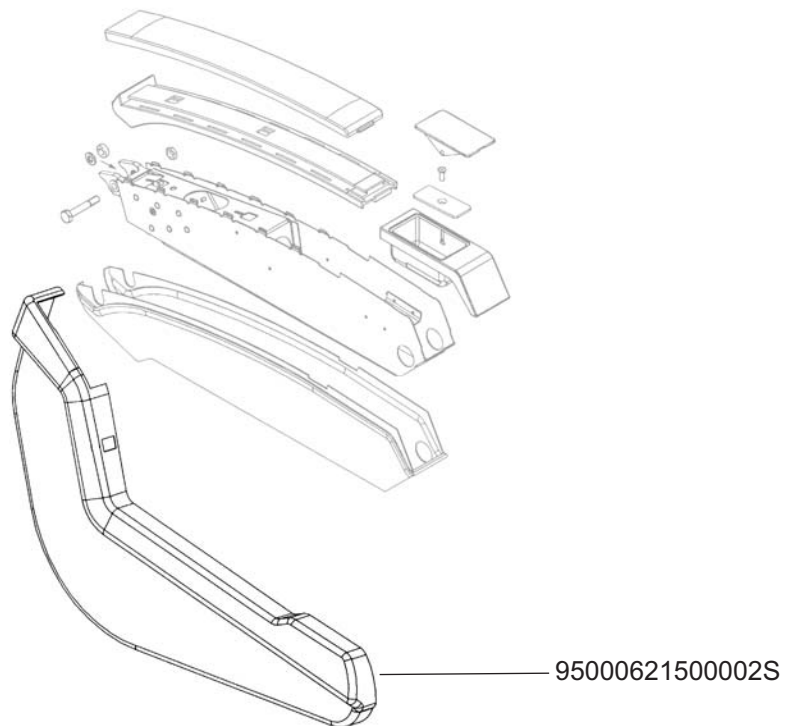

FAIRING, RH LOWER

Seal Dynamics Part Number 9500062150002S

Sicma Aero Seat Part Number 950006215002001

Next Higher Assembly : 9A01-50, -52, -122, -124, -134, -136, -153; 9B01-122, -135
- Armrest Assembly,RH

Eligibility:

[See FAA-PMA Supplement](#)

IPC Reference:

A318-25-26, A319-25-26

A320-25-26, A321-25-26

A340-25-26

Quantity:

1