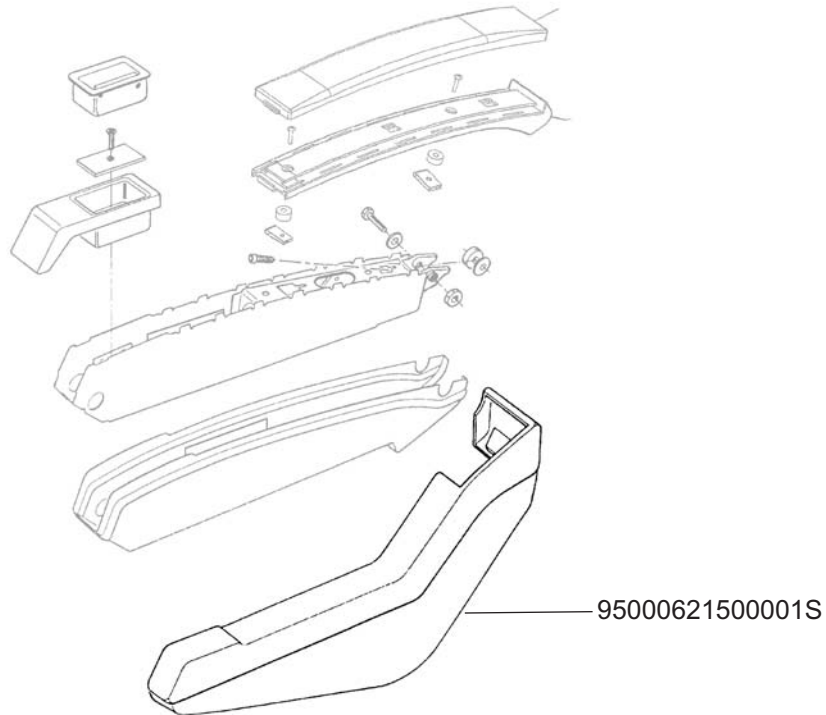

FAIRING, LH LOWER

Seal Dynamics Part Number 9500062150001S

Sicma Aero Seat Part Number 950006215001001

Next Higher Assembly : 9A01-49, -51, -53, -123, -135, -152; 9B01-45, -46, -236
- Armrest Assembly, LH

Eligibility:

[See FAA-PMA Supplement](#)

IPC Reference:

A318-25-26, A319-25-26

A320-25-26, A321-25-26

A340-25-26

Quantity:

1