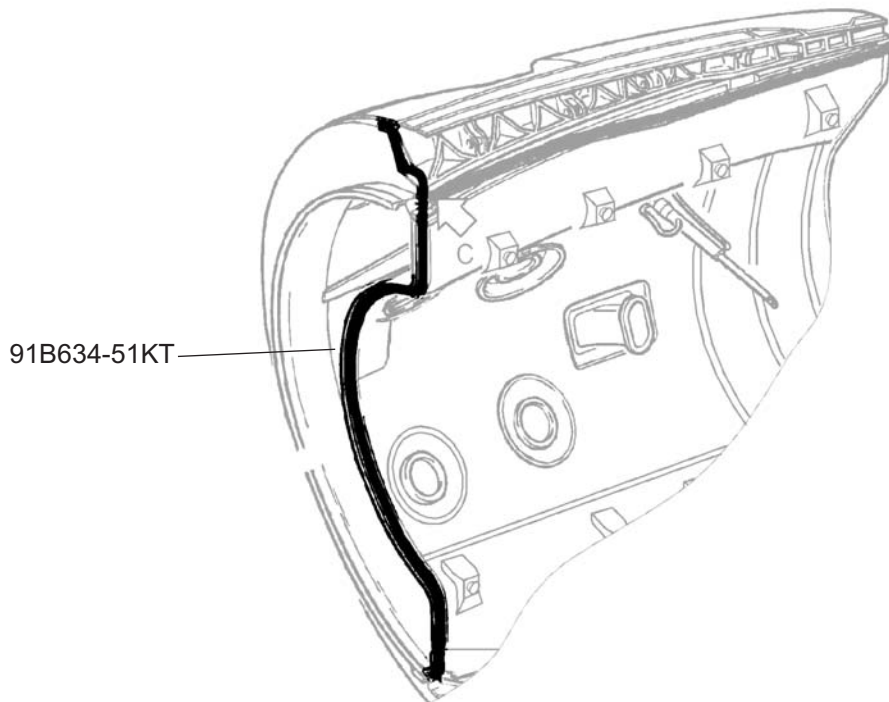

SEAL, IFS

Turbine Kinetics Part Number 91B634-51KT

Aircelle, Safran Group Part Number 91B634-51

Next Higher Assembly Part Number: 91A250-01, 91A250-05 thru -17
- Fixed Structure C-Duct

Eligibility:

[See FAA/PMA Supplement](#)

IPC Reference:

RB211-78-30

Quantity:

1

Location:

RH C-Duct Structure