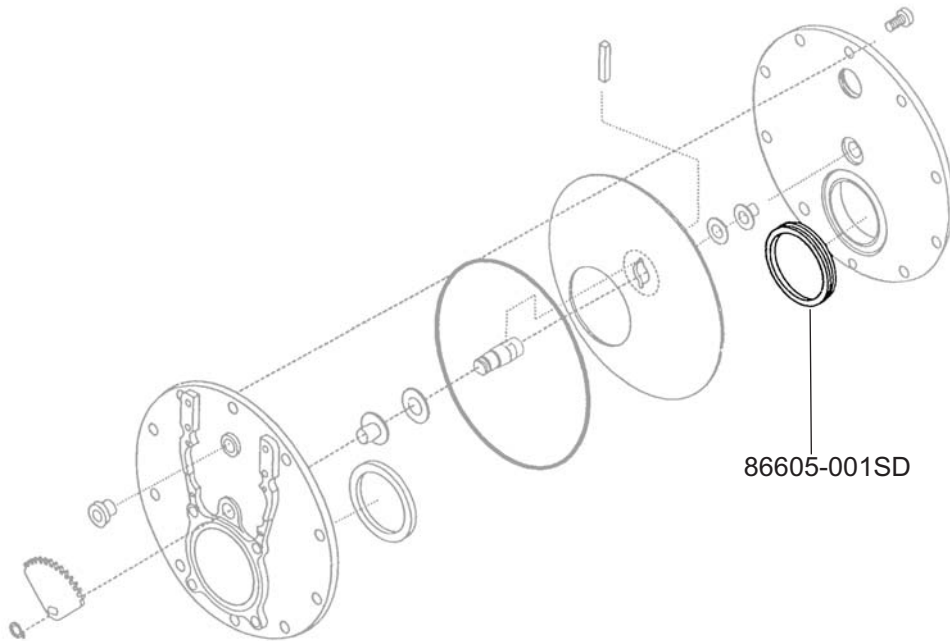

## SEAL, EXTERNAL

Seal Dynamics Part Number 86605-001SD

Rogerson Aircraft Part Number 86605-001

[Next Higher Assembly Part : FV9930-00, FV9930-01](#)

[- Flush Valve Assembly](#)

**Eligibility:**

[See FAA-PMA Supplement](#)

**IPC Reference:**

A300-38-32, A310-38-32

A330-38-32, A340-38-32

B767-200-38-72

B767-300-38-72

Quantity:

1

**Location:**

Valve Assembly